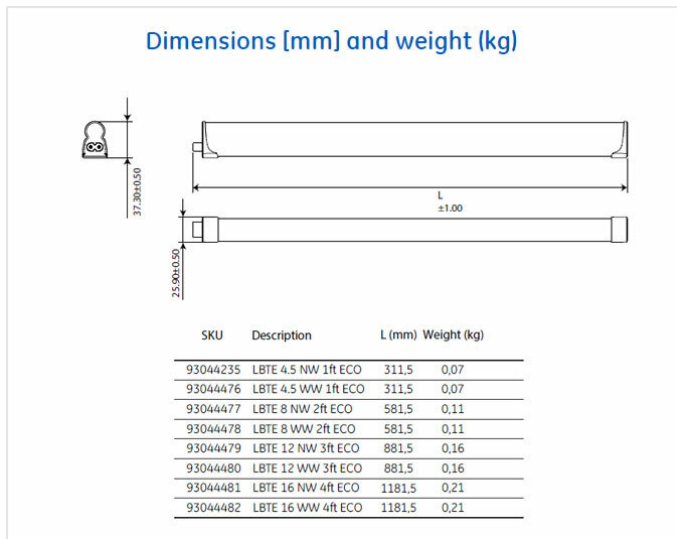

Technical drawing