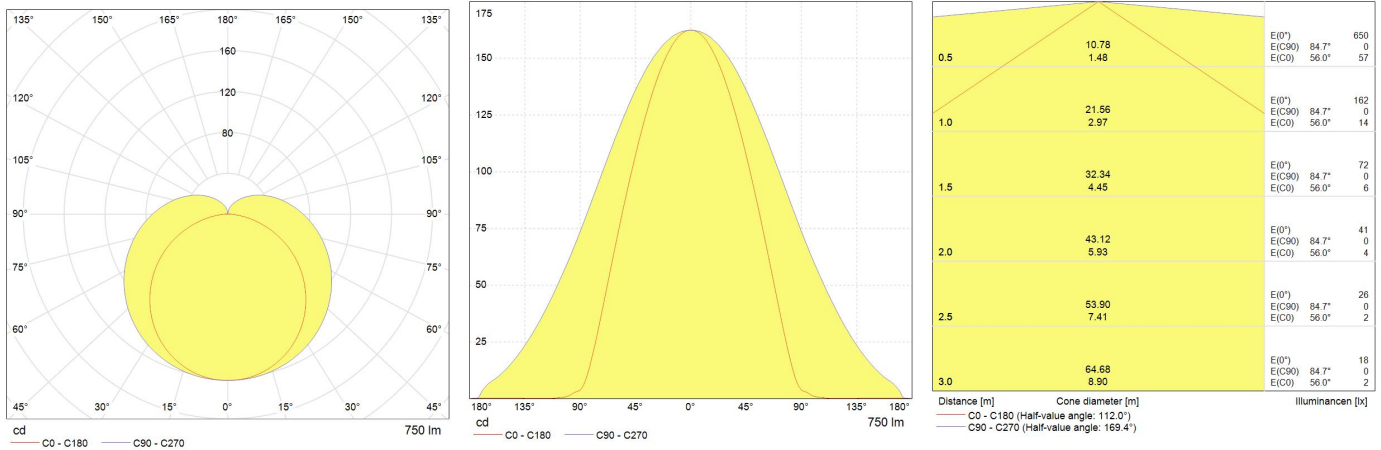

Logistic data

Product status

Available

Photometric Data